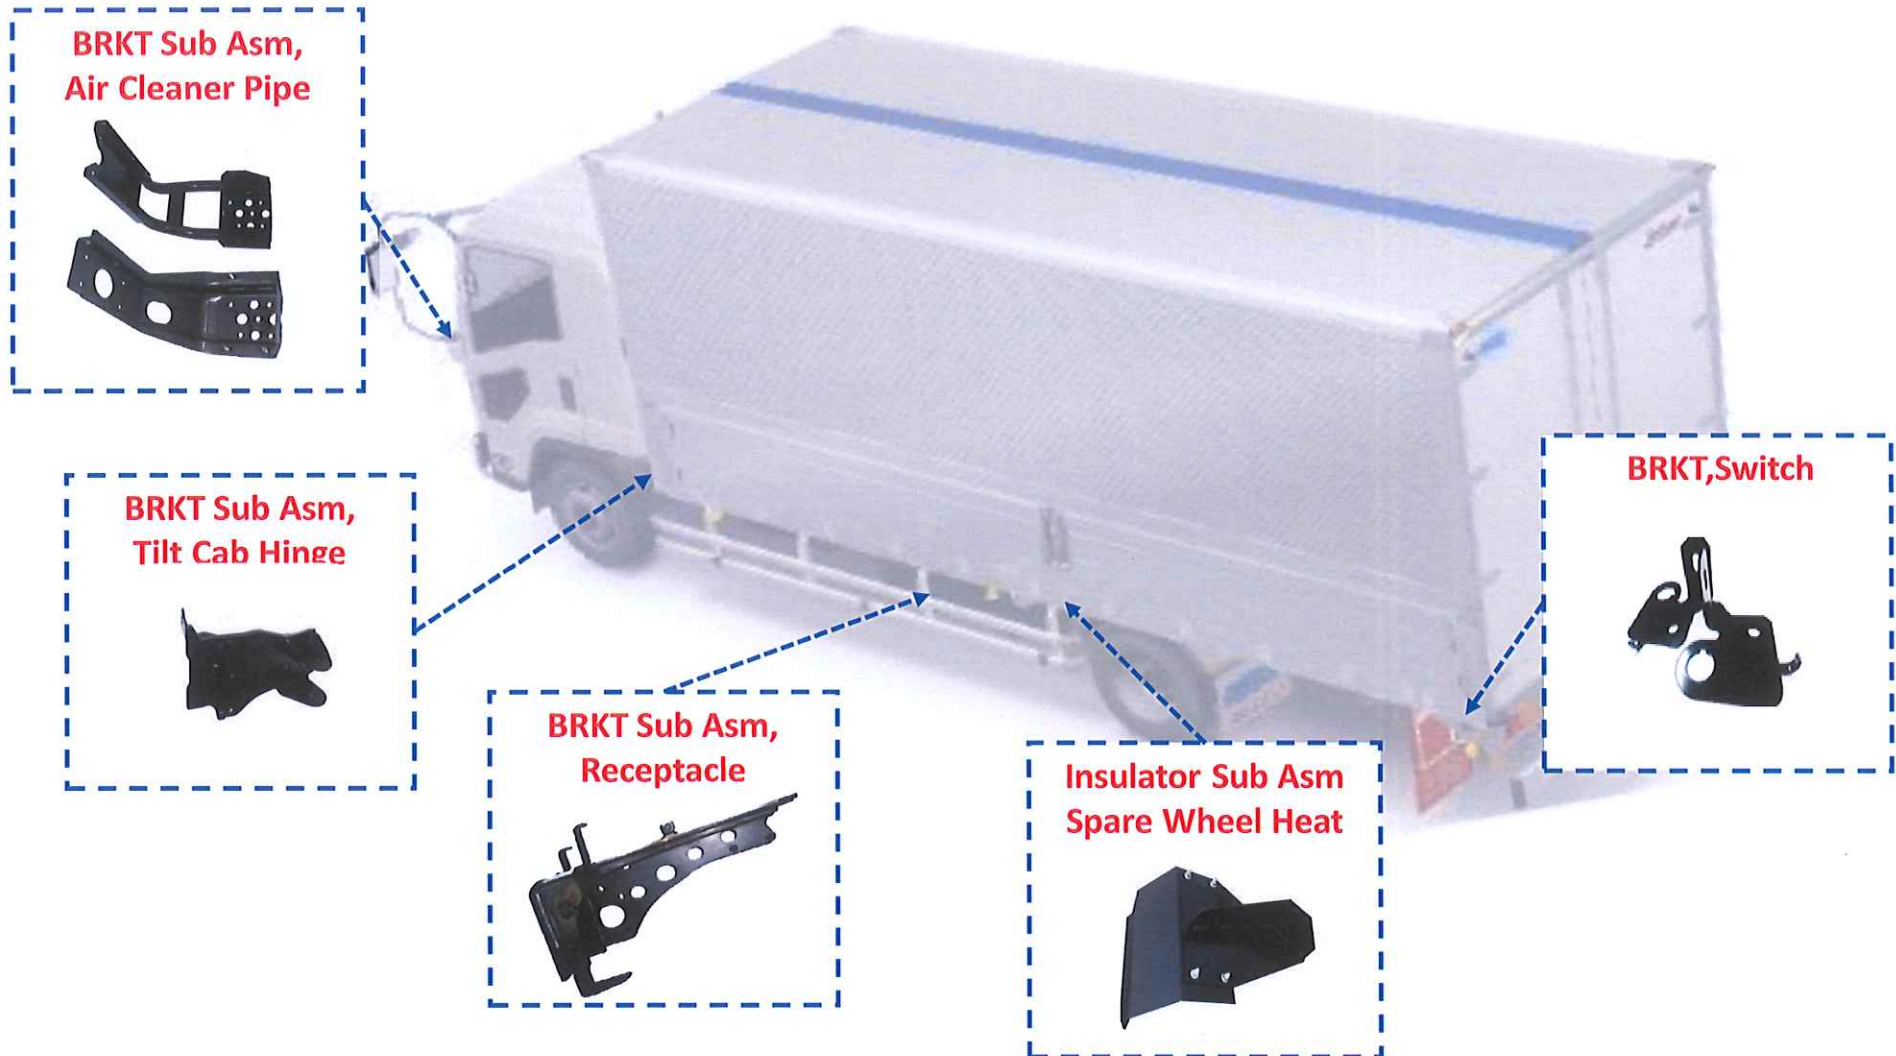

Received order CV new project

ISUZU

<VD00> Middle Duty Truck
FORWARD / DECA

<VL01> Light Duty Truck
ELF

Specification concept of this project is Focusing on criteria for the developing nations.

Received order products

◇ Product Image

< EXH SYSTEM for VL01 Euro3 >

< INTAKE PIPE for VD00 & VL01 >

Target product in the future ①

Stamping & Welding Parts for CV & LCV

Target product in the future ②

Exhaust system for emission regulations