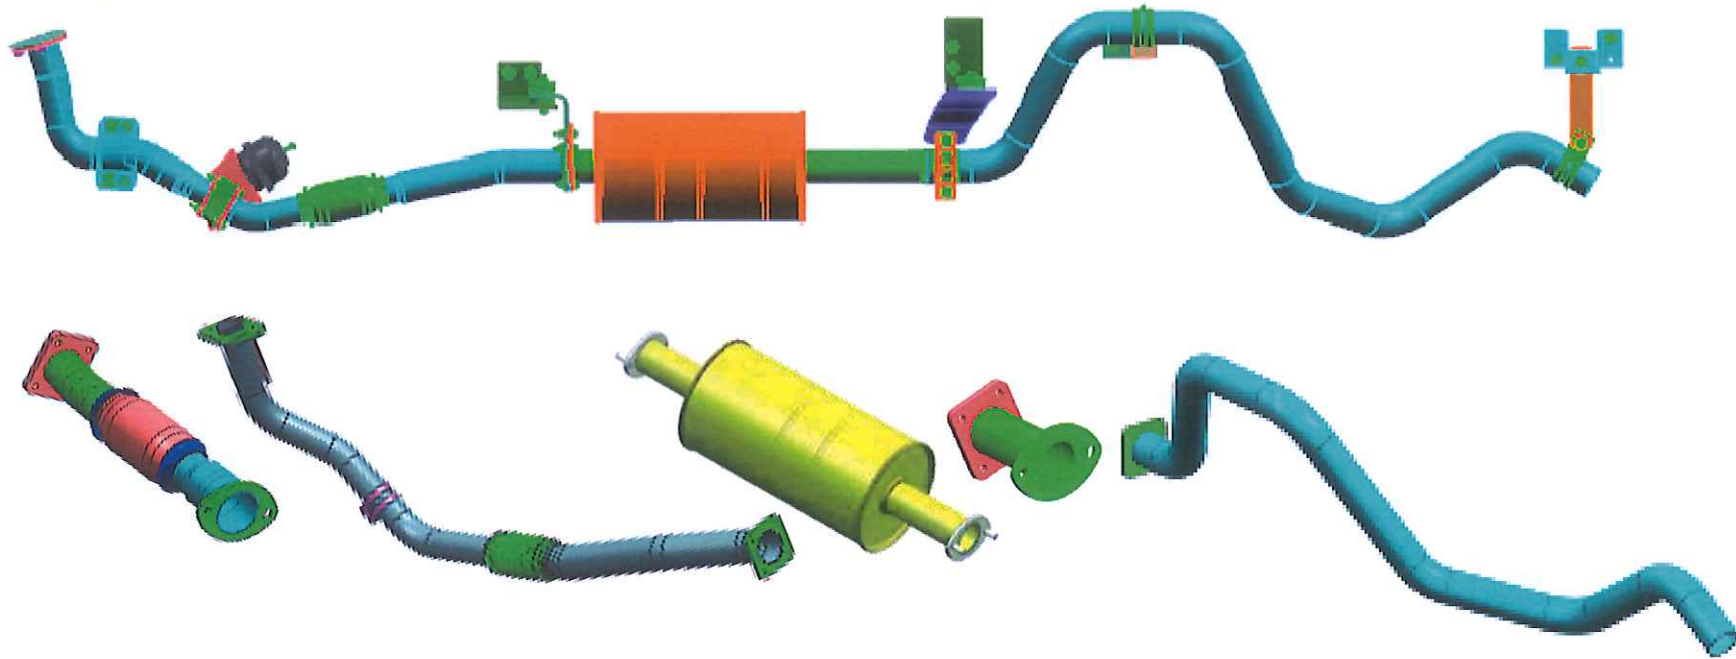

Received order CV new project

ISUZU

<VD00> Middle Duty Truck
FORWARD / DECA

<VL01> Light Duty Truck
ELF

Specification concept of this project is Focusing on criteria for the developing nations.

Received order products

◇ Product Image

< EXH SYSTEM for VL01 Euro3 >

< INTAKE PIPE for VD00 & VL01 >

Target product in the future ①

Stamping & Welding Parts for CV & LCV

Target product in the future ②

Exhaust system for emission regulations